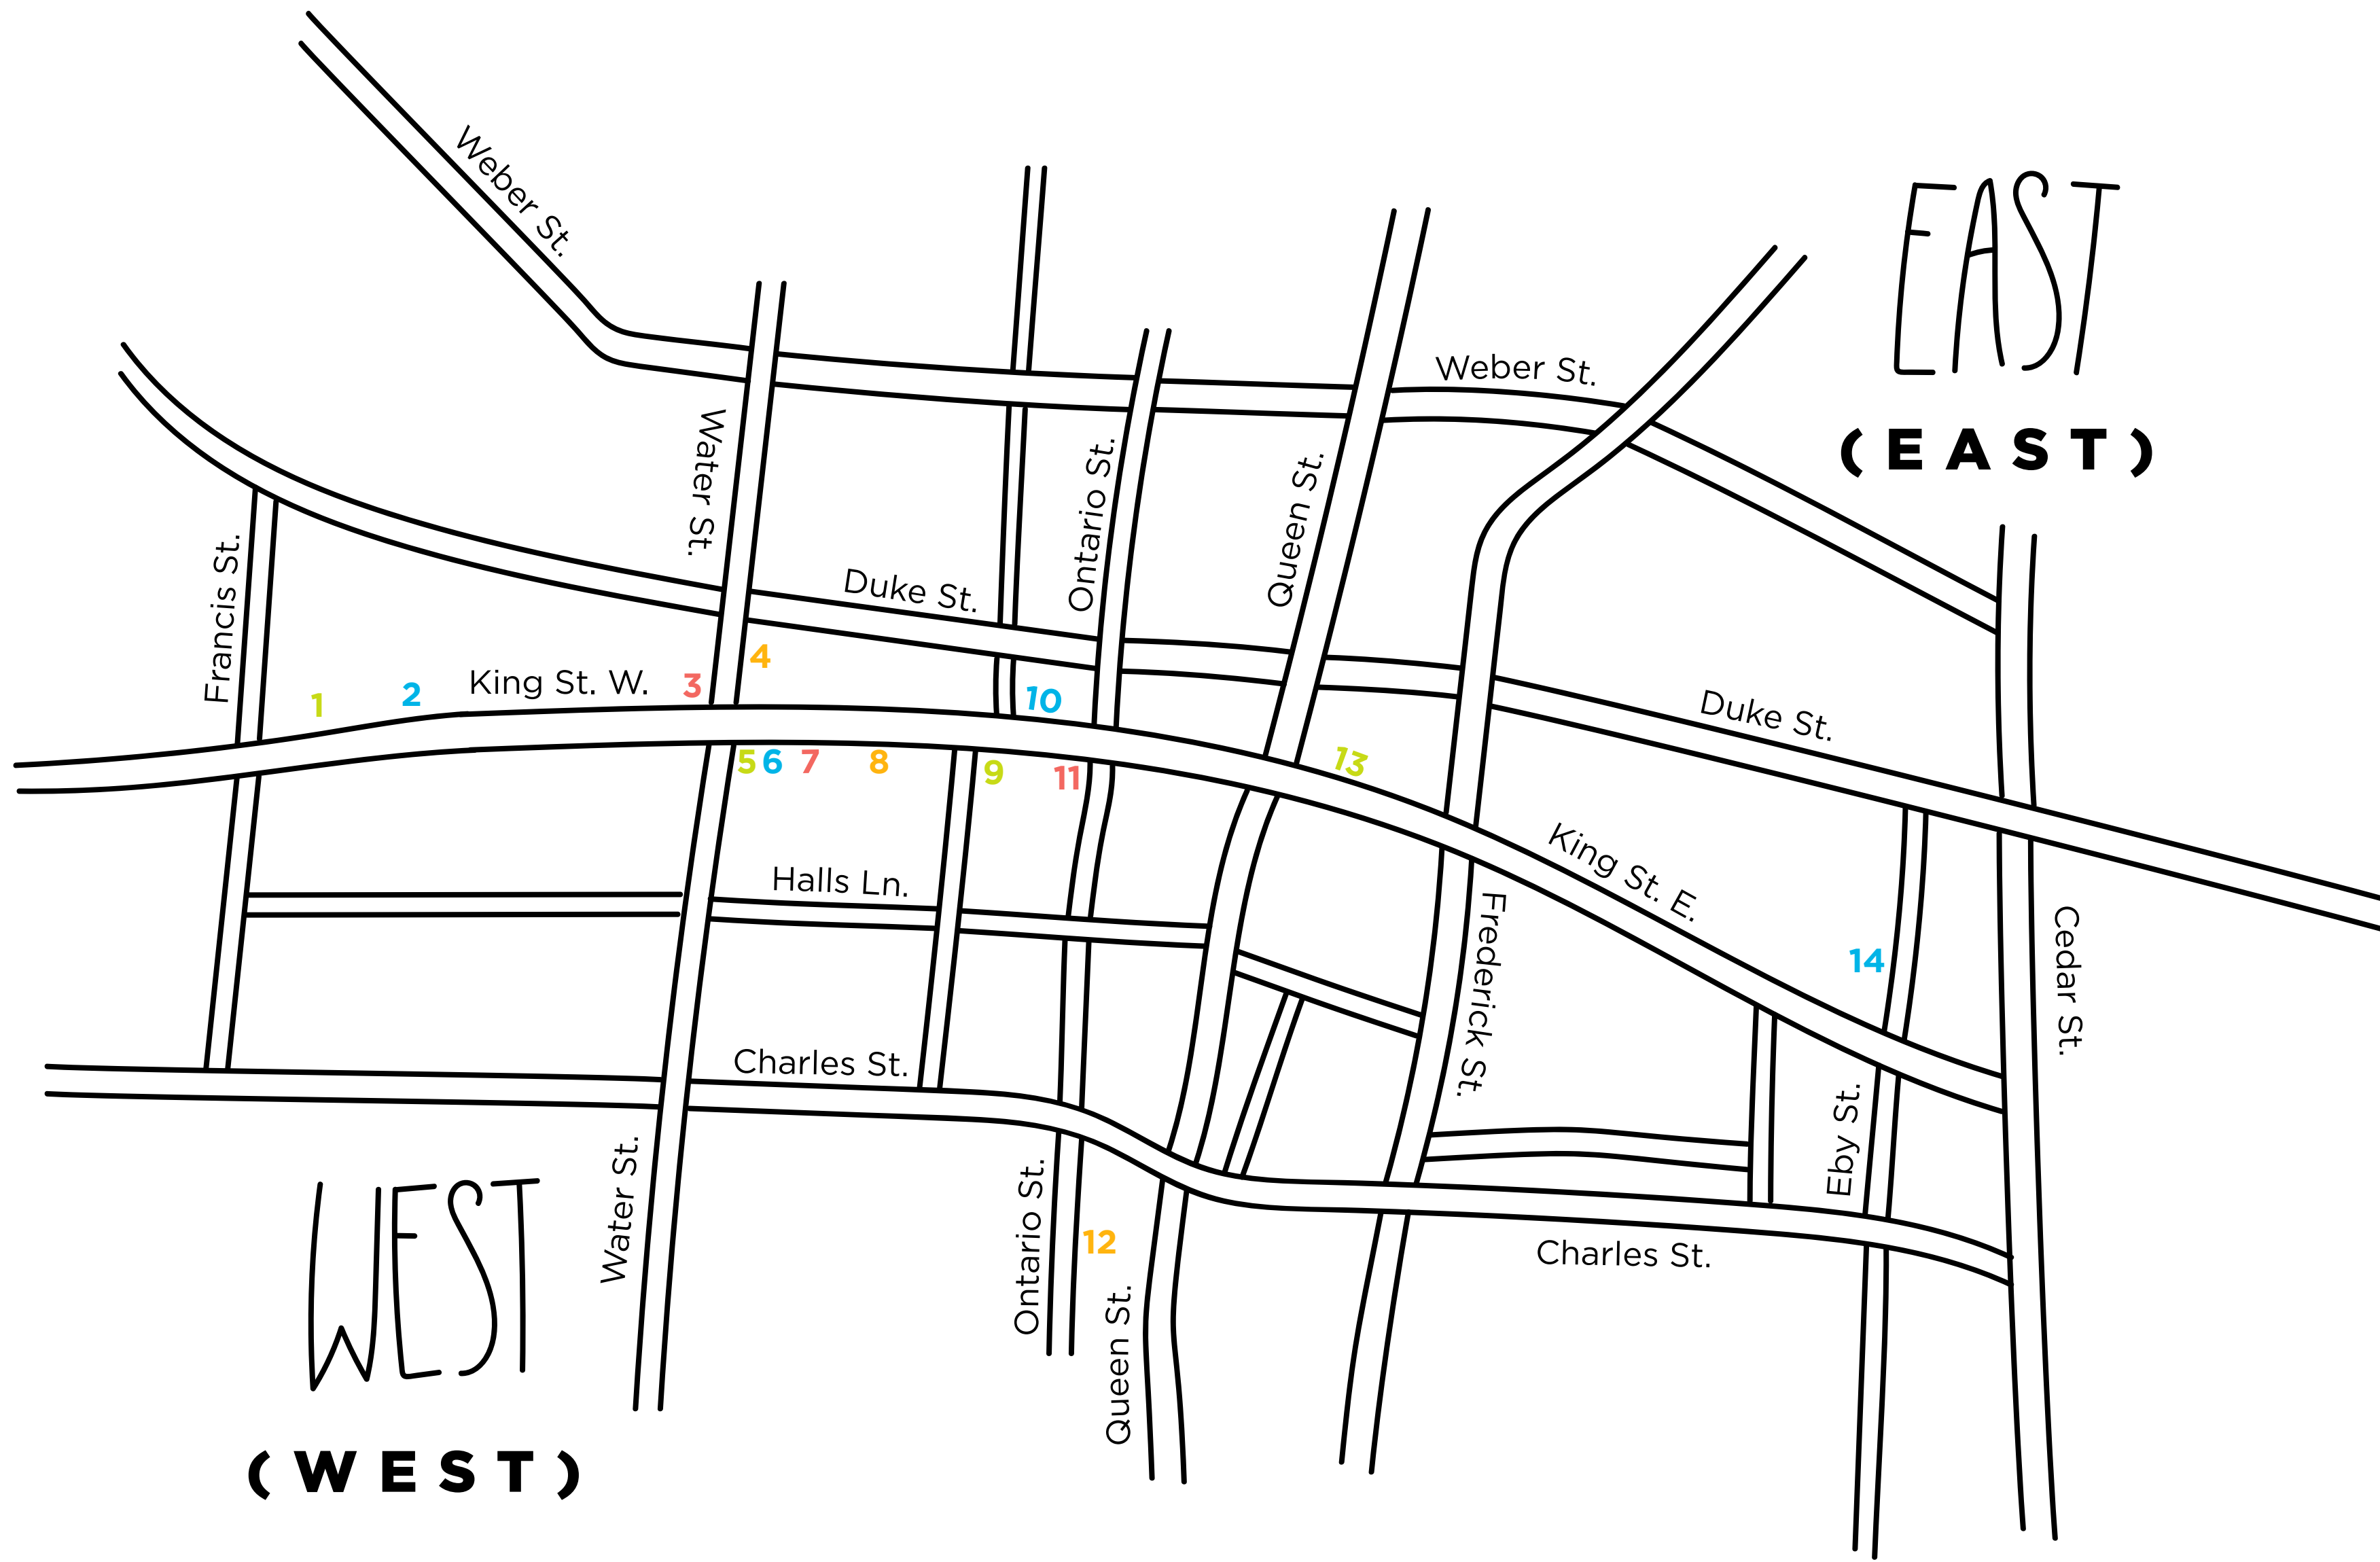

DOWNTOWN PATIO MAP (DOWNTOWN PATIO MAP)

WEST
(WEST)

EAST
(EAST)

PATIOS
(PATIOS)

- | | | | | |
|--------------------|--------------------------|--------------------------|--------------------------|-----------------------------------|
| 1 McCabes | 4 Crafty Ramen | 7 271 West | 10 Ace Shawarma | 13 Marks Caribbean Kitchen |
| 2 La Cucina | 5 Quck Sandwiches | 8 Coffee Time | 11 Big Fat Pita | 14 The Yeti Café |
| 3 Slices | 6 Union Burger | 9 Bobby O'Brien's | 12 Queen Shawarma | |